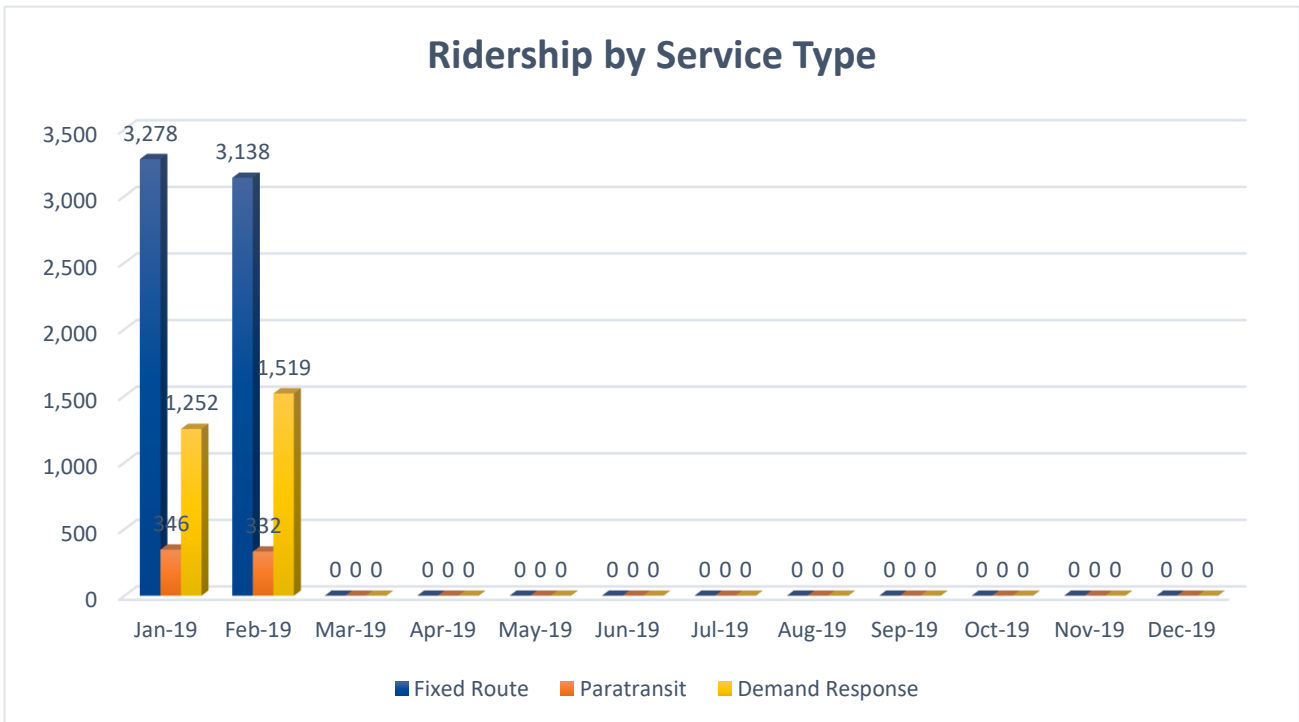

2019 Ridership

2018 Operations Detail

Trips per Hour Comparison

2019 FR Trips per Hour