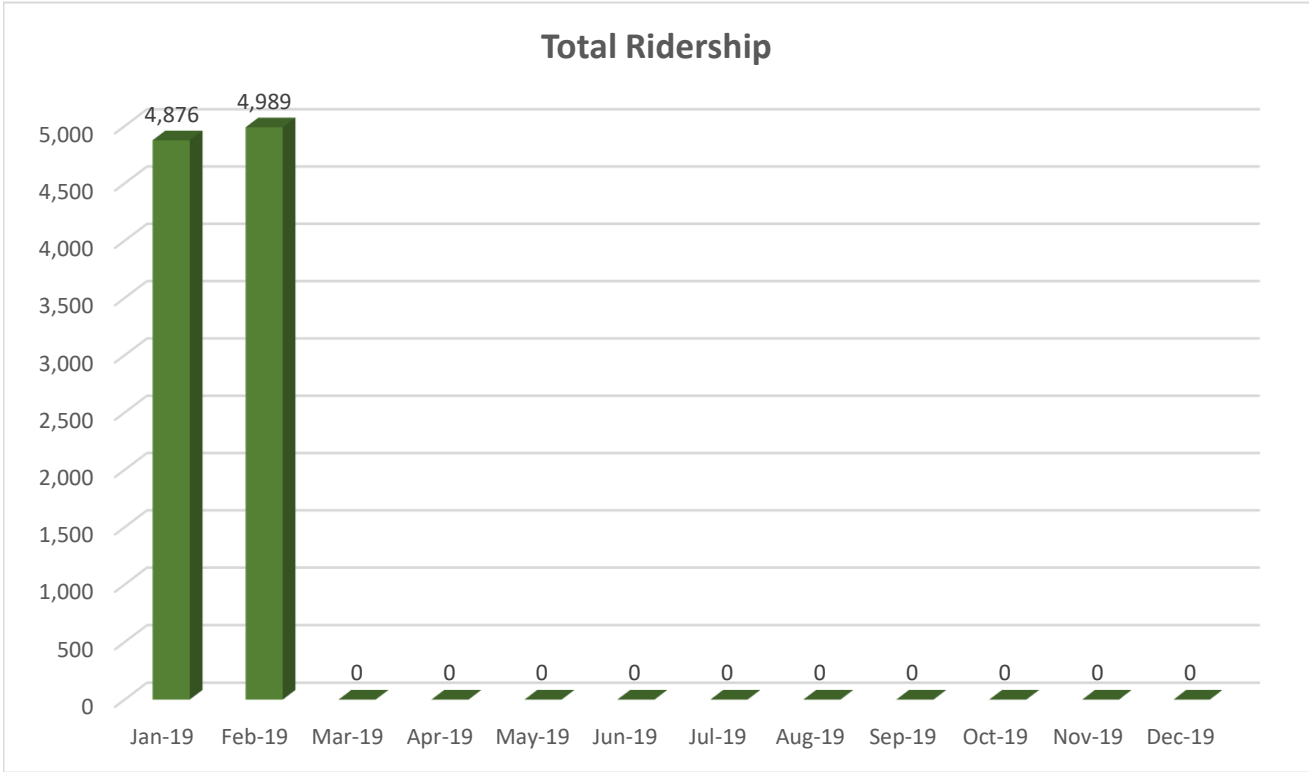

2019 Ridership

2018 Operations Detail

Trips per Hour Comparison

2019 FR Trips per Hour