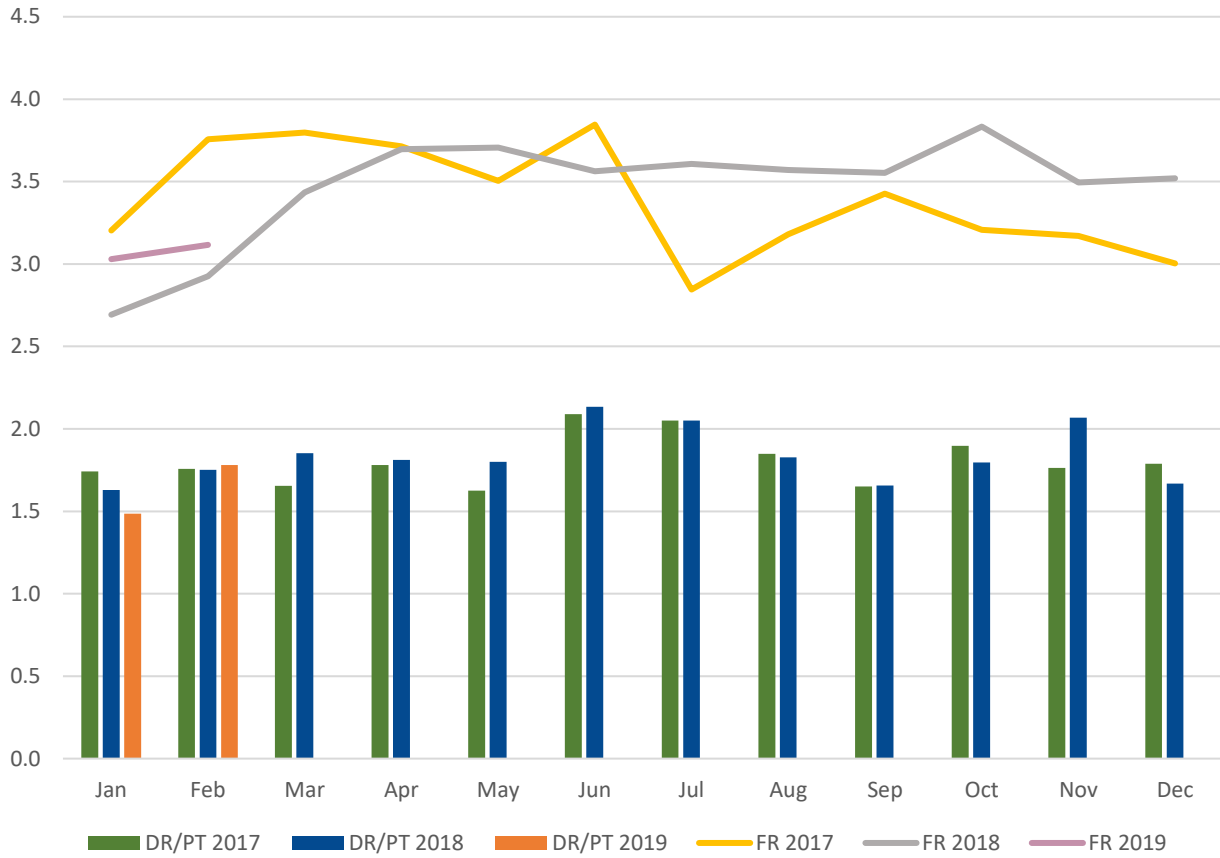

2019 Ridership

2018 Operations Detail

Trips per Hour Comparison

2019 FR Trips per Hour