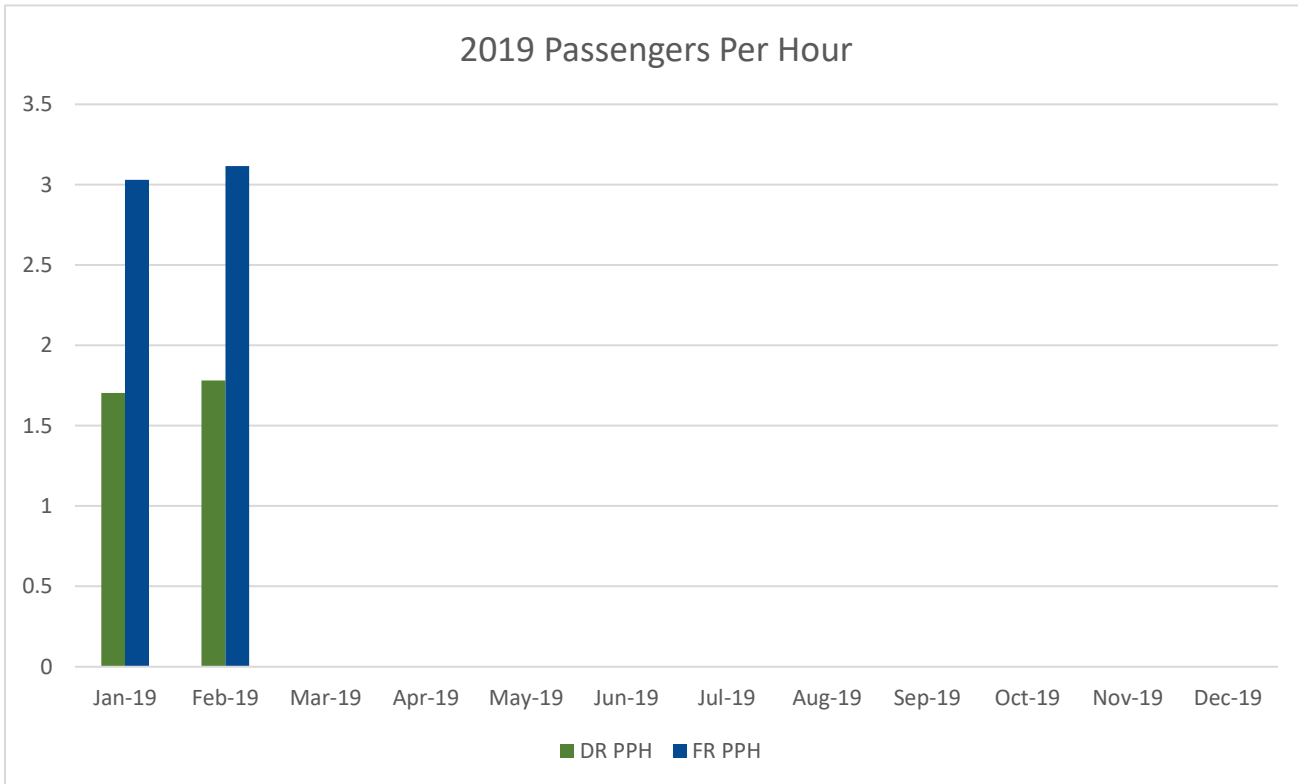

2019 Ridership

2018 Operations Detail

Trips per Hour Comparison

2019 FR Trips per Hour