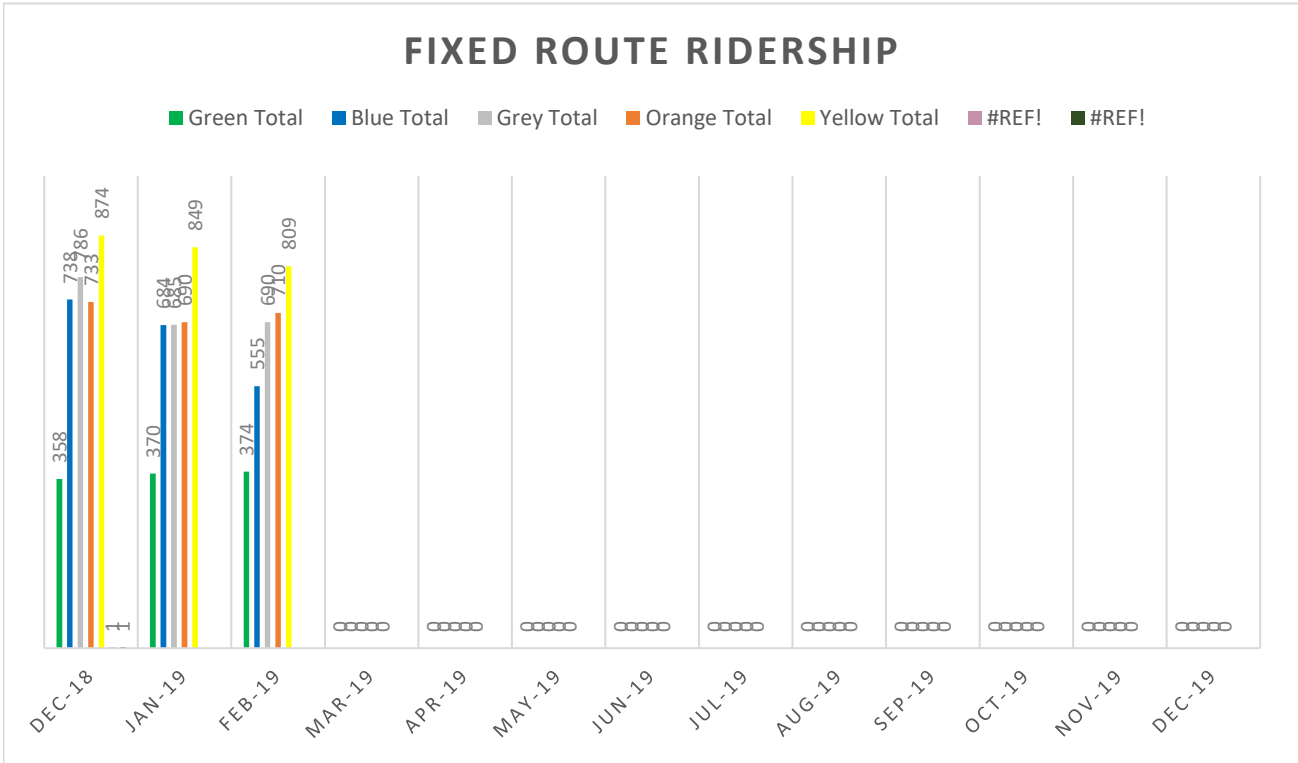

2019 Ridership

2018 Operations Detail

Trips per Hour Comparison

2019 FR Trips per Hour